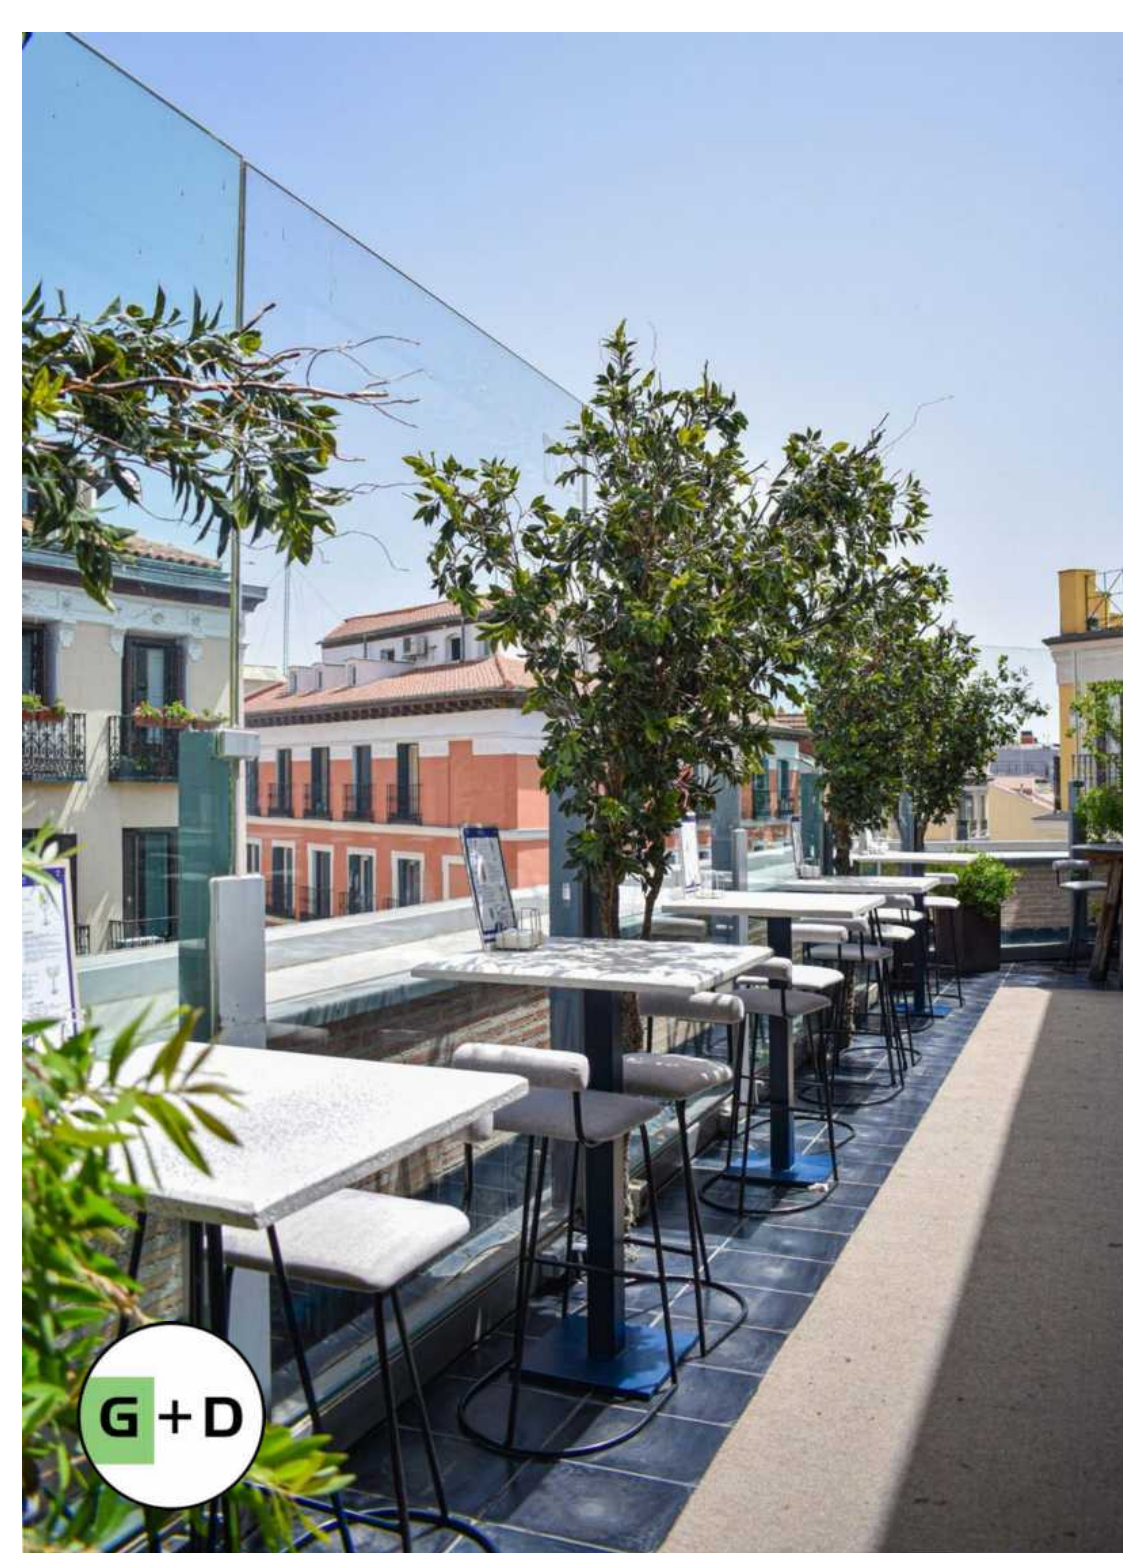

LAURUS NOBILIS (LAUREL)

- PRESERVADA ✓
- ARTIFICIAL ✓
- ARTIFICIAL UV ✓
- FIRE RESISTANCE ✓