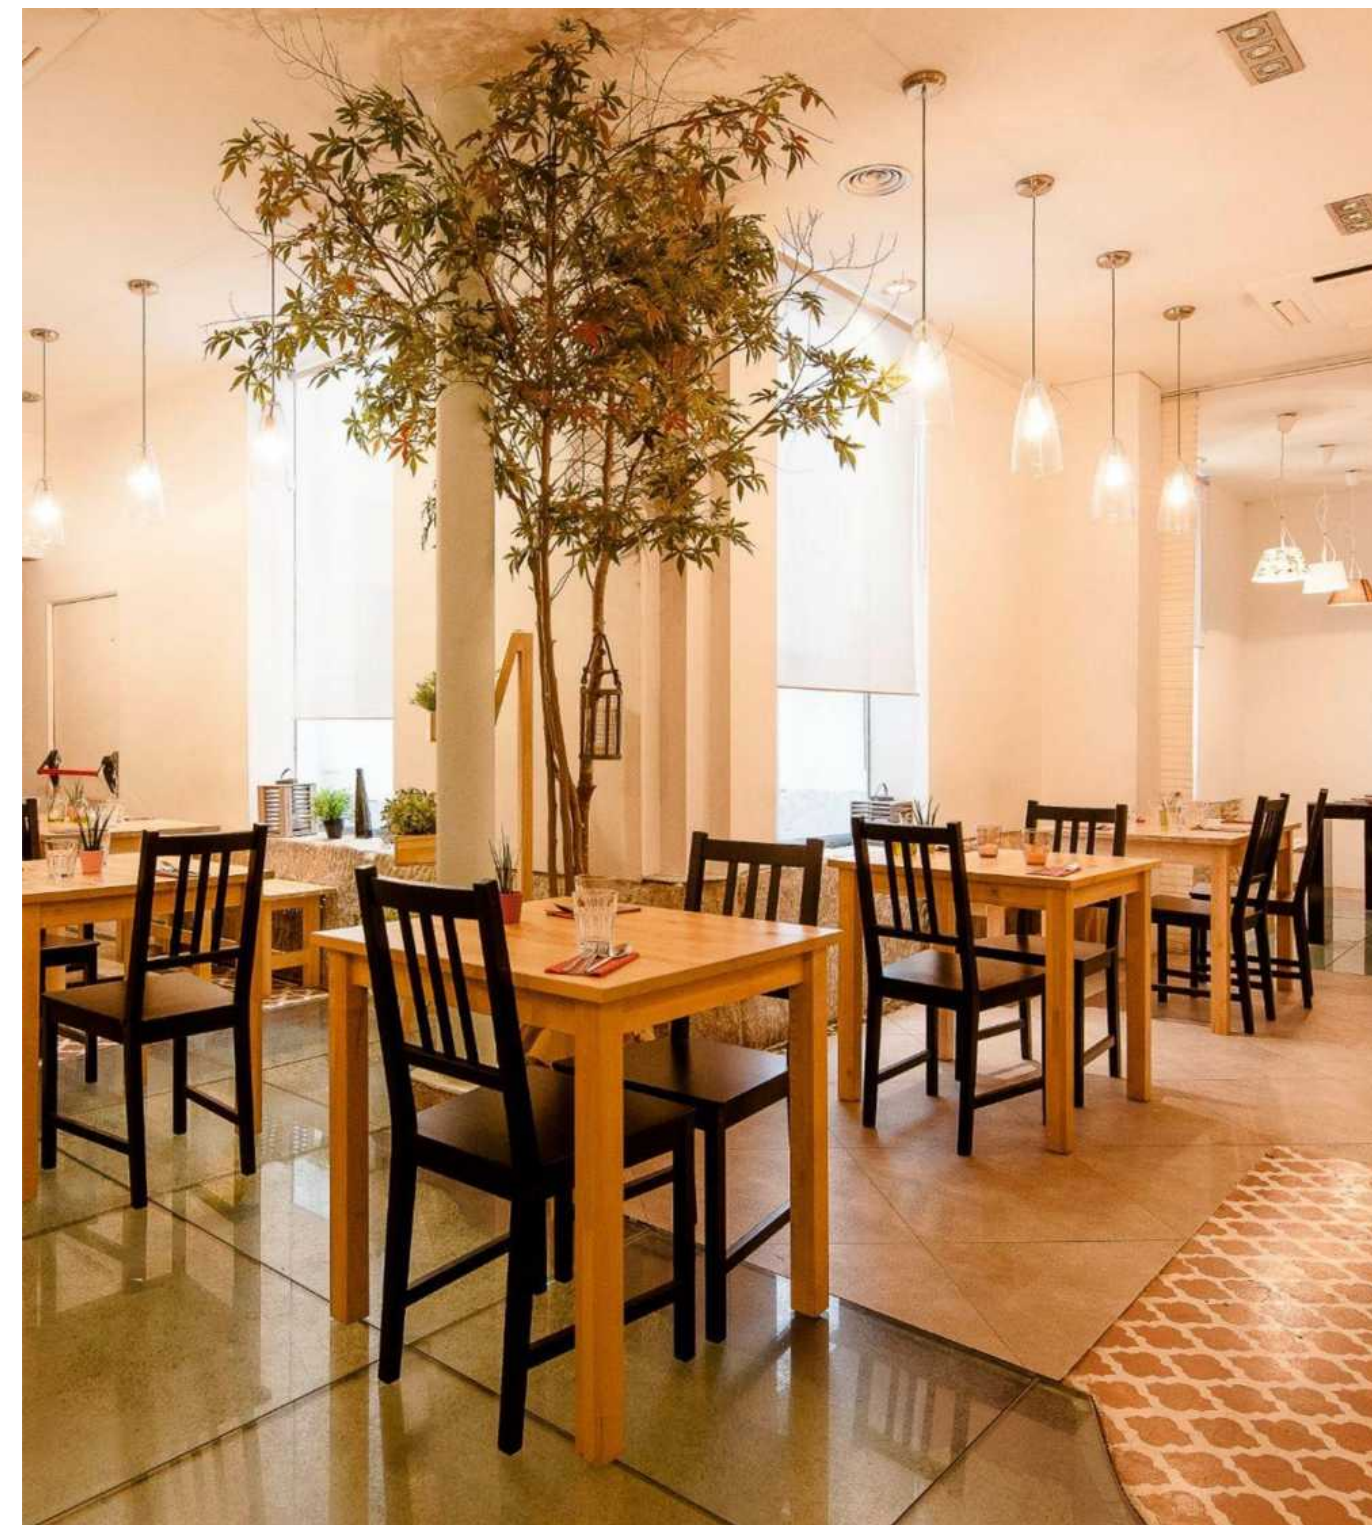

ACER (ARCE)

PRESERVADA

ARTIFICIAL ✓

ARTIFICIAL UV ✓

FIRE RESISTANCE ✓