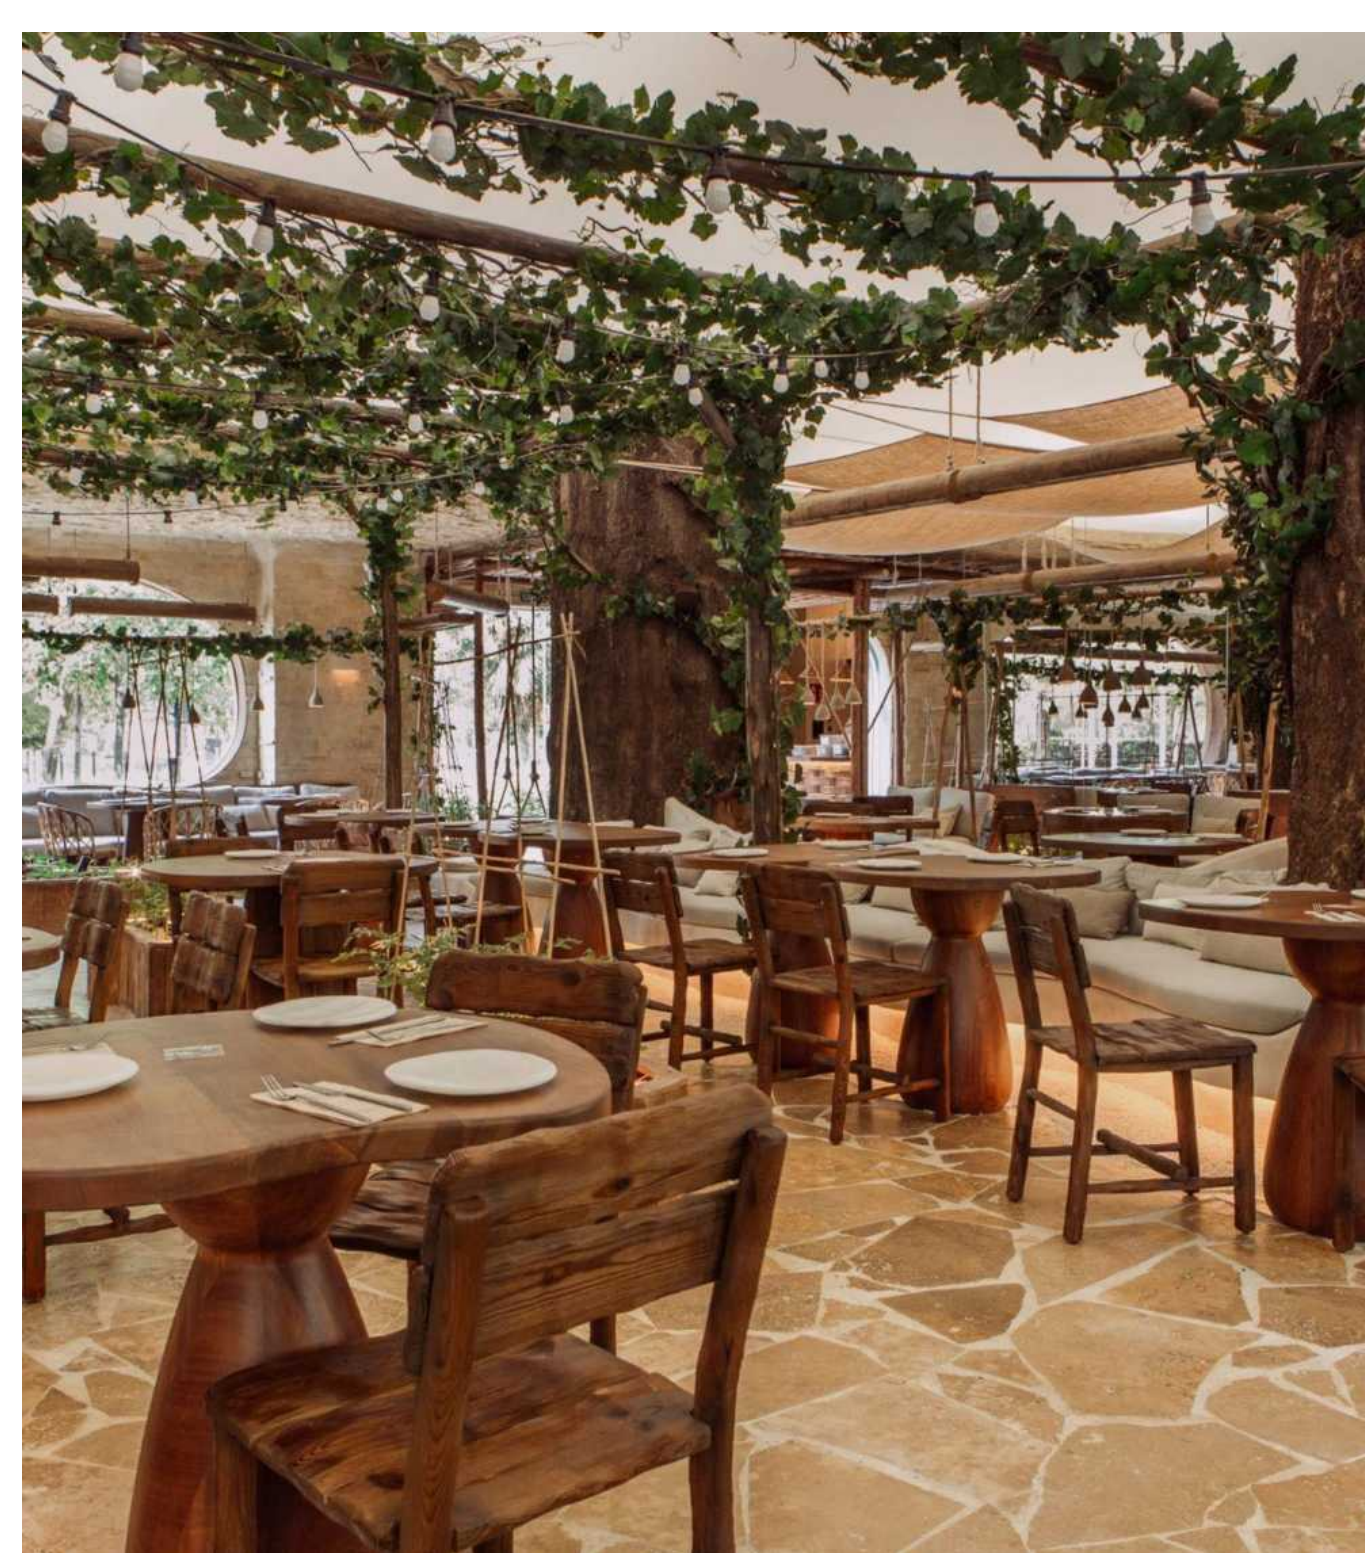

VITIS (PARRA)

PRESERVADA

ARTIFICIAL ✓

ARTIFICIAL UV ✓

FIRE RESISTANCE ✓