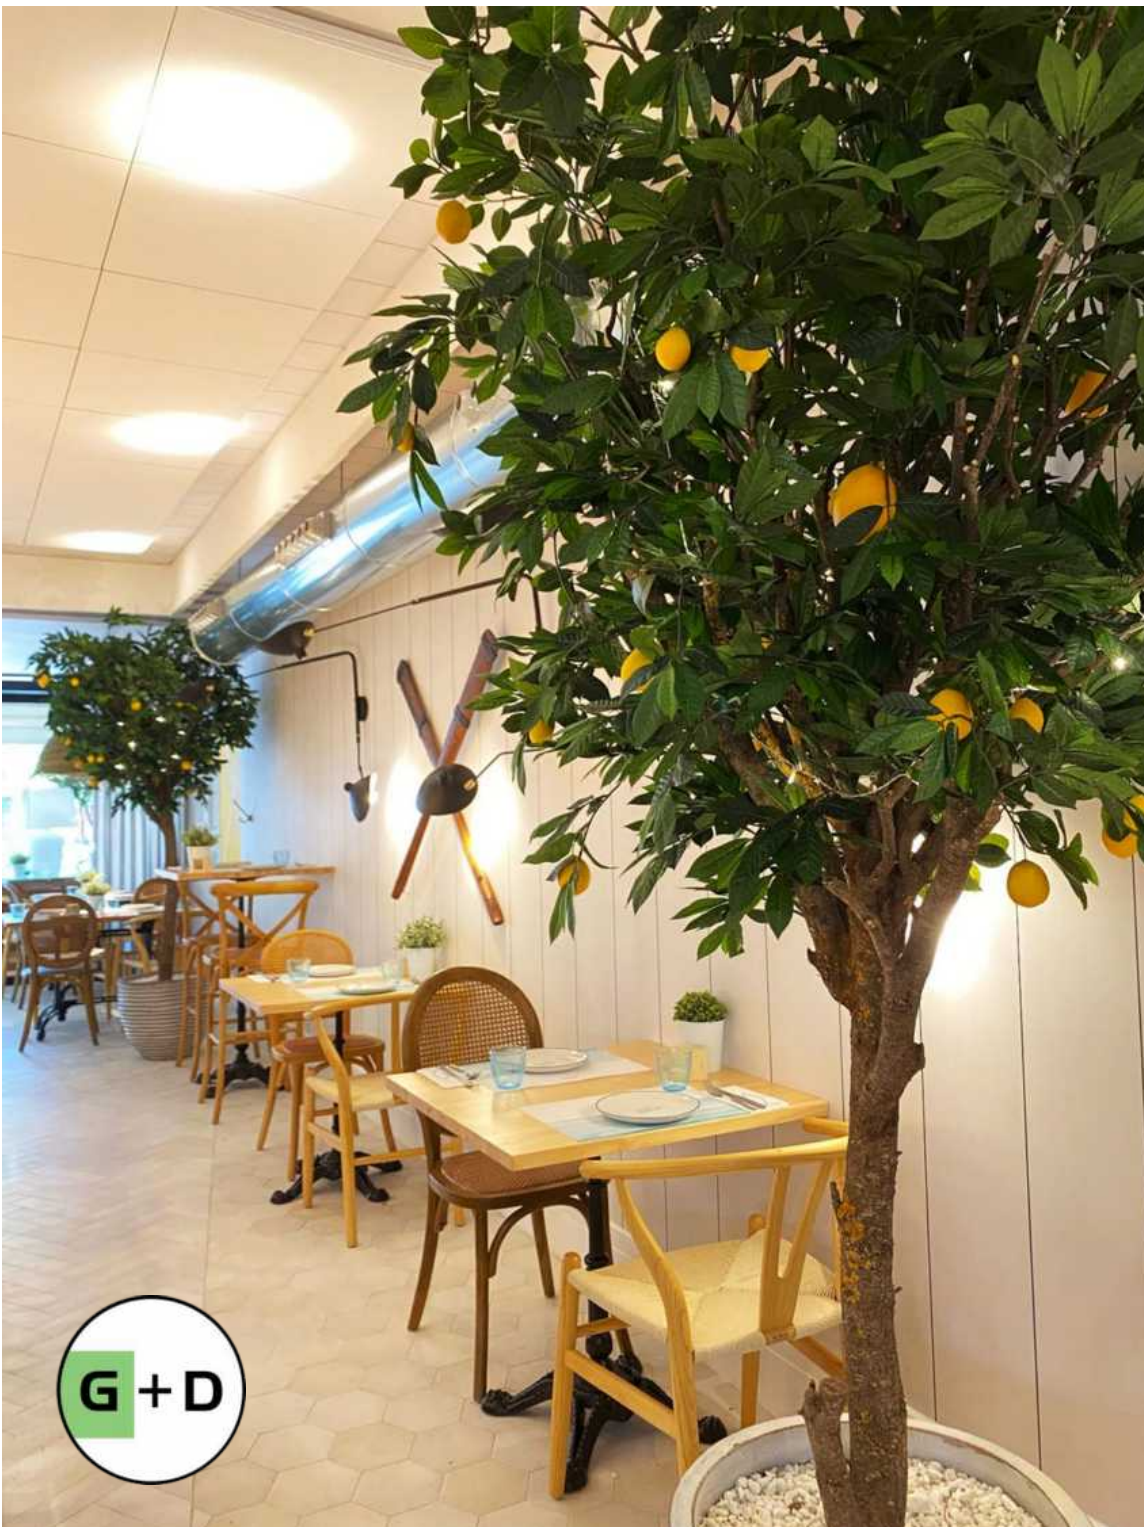

CITRUS LIMON (LIMONERO)

PRESERVADA
ARTIFICIAL ✓
ARTIFICIAL UV
FIRE RESISTANCE ✓