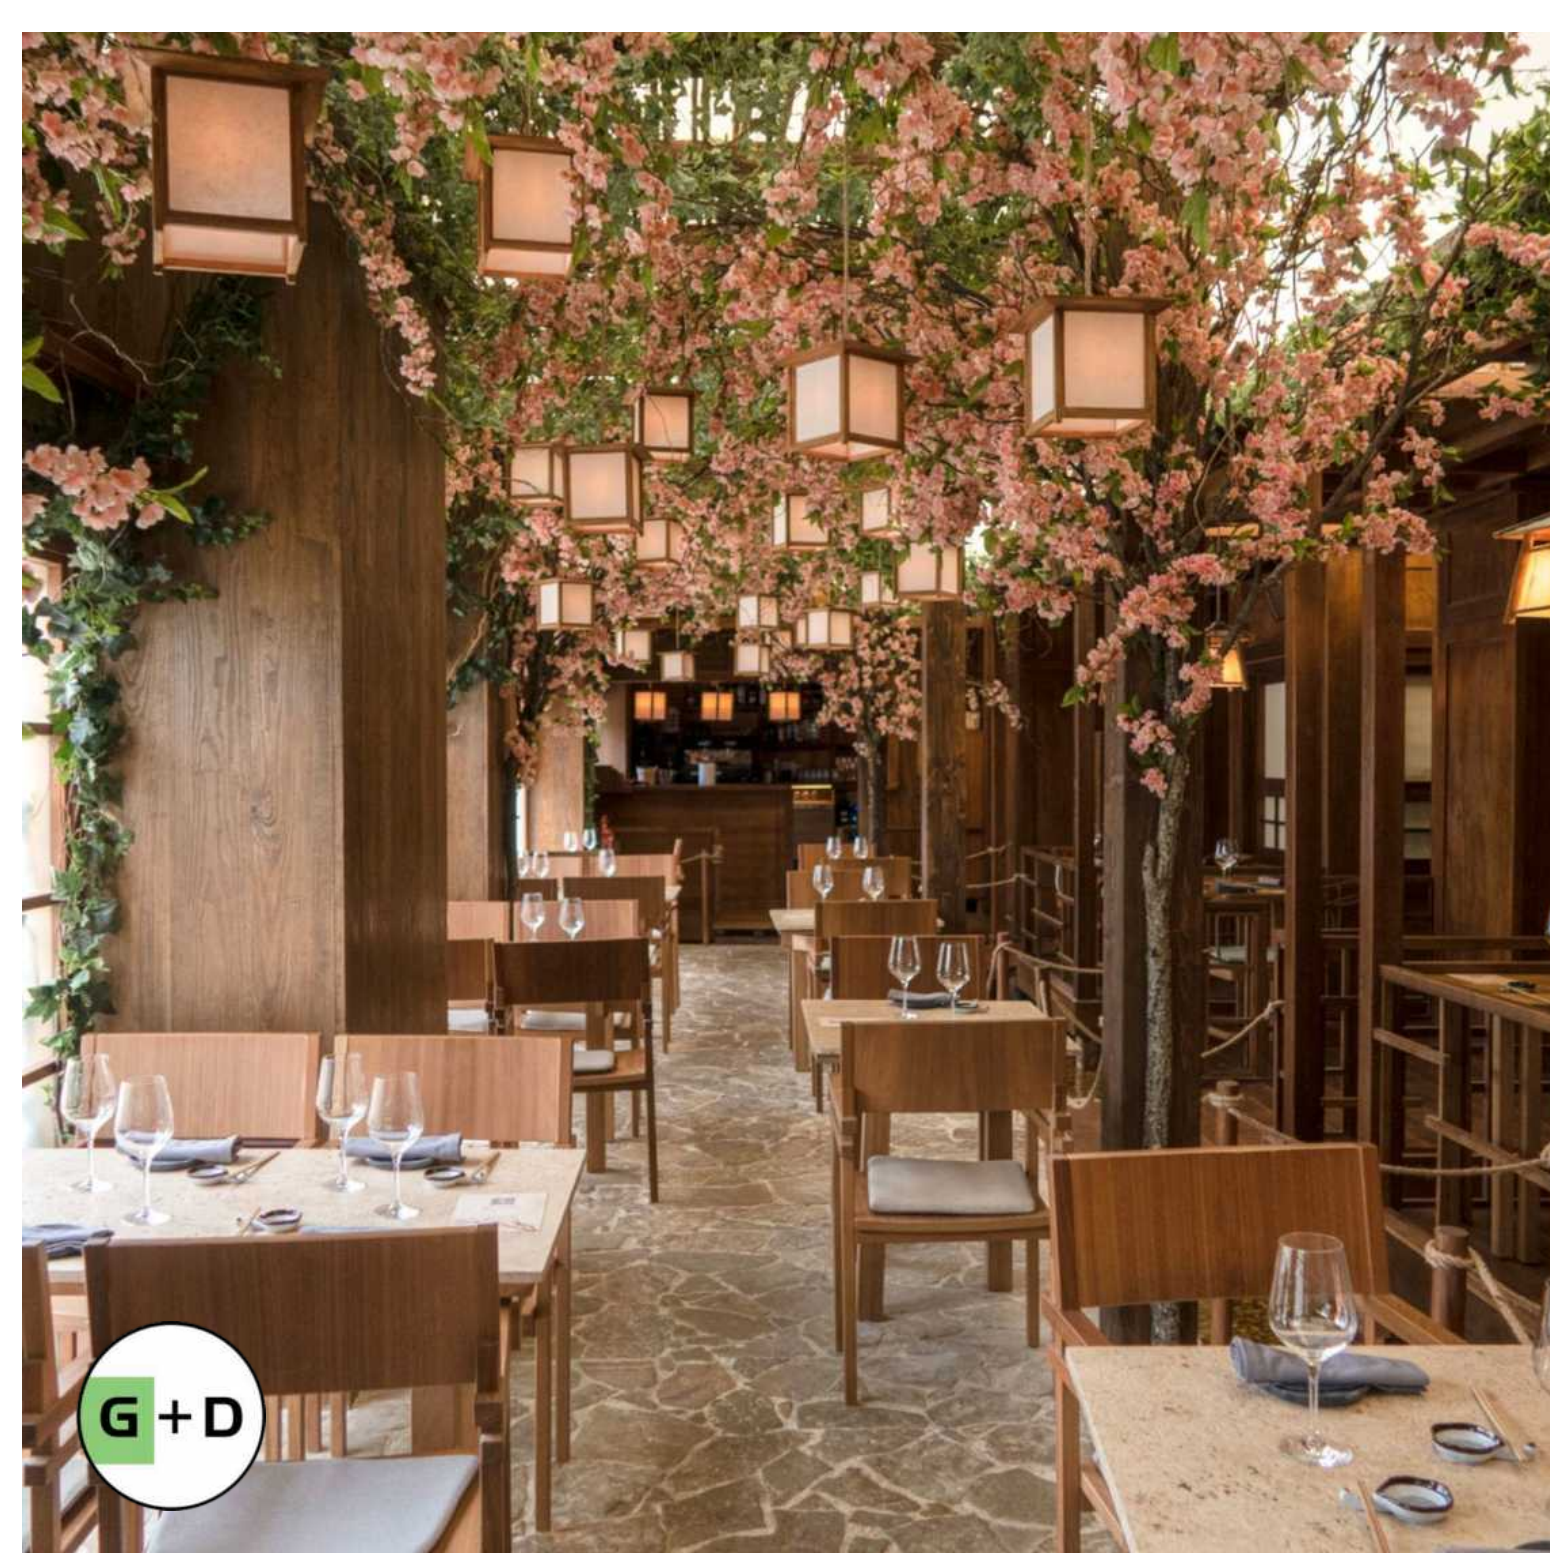

PRUNUS (CEREZO)

PRESERVADA

ARTIFICIAL ✓

ARTIFICIAL UV

FIRE RESISTANCE ✓